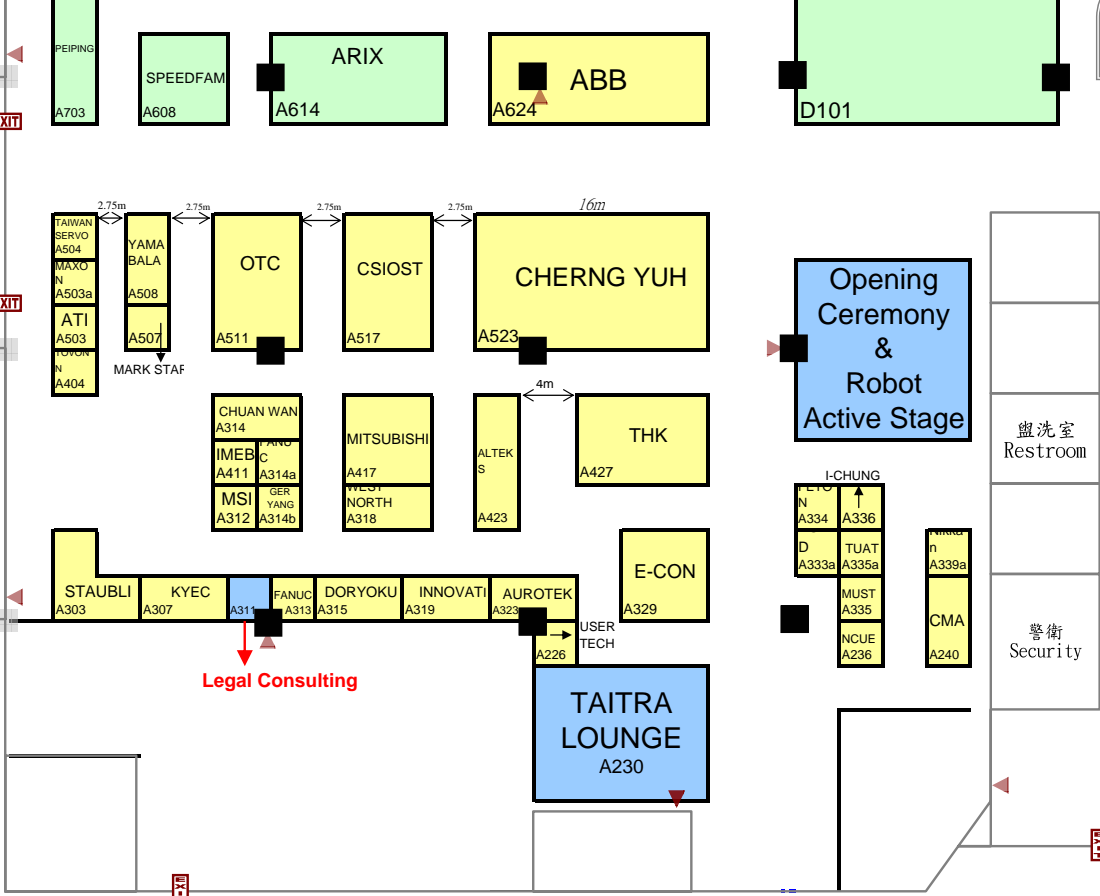

Taipei Int'l Convention Center

景觀電梯 Elevator

EXIT

EXIT

EXIT

EXIT

EXIT

盥洗室 Restroom

盥洗室 Restroom

警衛 Security

大廳 Lobby

Hsin-yi Road

Legal Consulting

Opening Ceremony & Robot Active Stage

TAITRA LOUNGE A230

TAIWAN SERVO A504  
MAXON A503a  
ATI A503  
ROBON A504