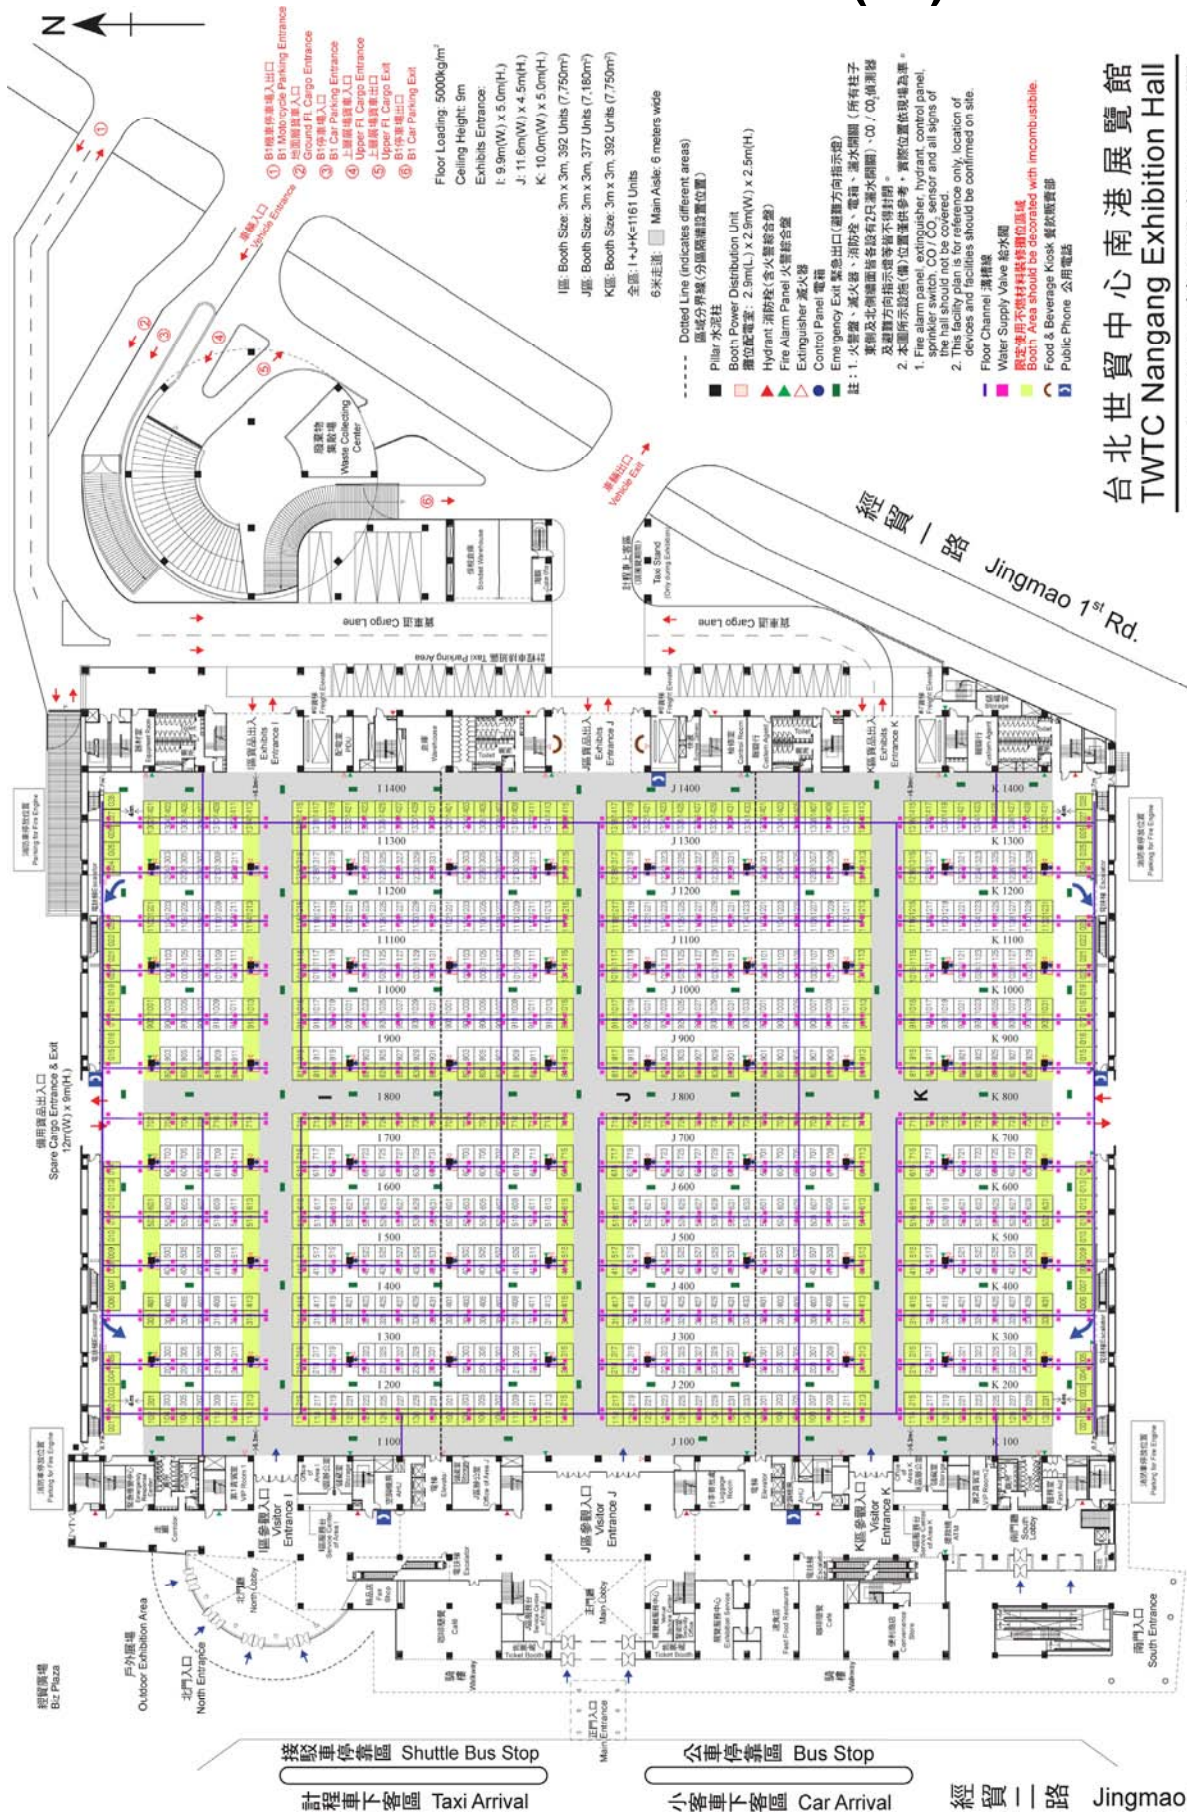

TWTC Nangang Exhibition Hall Ground Level Exhibition Hall Plan (1F)

台北世貿中心南港展覽館
TWTC Nangang Exhibition Hall
下層展場(1樓)設施平面圖
Ground Level Exhibition Hall Facility Plan

2008.04.28

南港展覽館站
Nangang Exhibition Center Station
(綠線南港站，綠線南港站)
(MRT Nangang Line Opening in 2009)

南港路一段 Nangang Rd., Sec. 1

經貿一、二路 Jingmao 1st Rd. / Jingmao 2nd Rd.